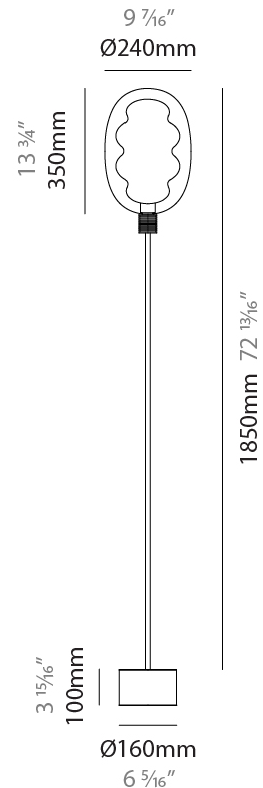

DALMA PORTABLE

D144041-

base number   Holder   Finish
Options   Options

1. To build a product code in our configurator select the specify button on the base model # product page
2. To build a manual product code on this datasheet choose from the options listed below in blue font and add the suffix to the base model #

GENERAL

Series: Dalma
Brand: Cangini & Tucci
Division: Design
Mounting Type: Portable
Mounting Location: Floor
Subcategory: Table

PHYSICAL

Shape: Oval
Diameter (mm): 170
Diameter (in): 6 ¹¹/₁₆
Height (mm): 1850
Height (in): 72 ¹³/₁₆
Light Distribution: Omnidirectional
Fixture Finish: [AMB](#) / [GRN](#) / [PNK](#) / [RUB](#) / [SKB](#) / [SMK](#) / [TOB](#) / [TRA](#)
Holder Finish: [BCN](#) / [CHA](#) / [FGD](#)
Fixture Material: Glass / Metal

ELECTRICAL

Lamp Type: LED (Zhaga Standard)
Input Wattage (W): 12
Dimming: Non-Dimming / Phase Dimming (120vac Only)
Driver Included: Yes
Driver Location: Integrated
Driver Type: Constant Current- Universal
Driver Class: Class 2
Input Voltage (V): 120
Constant Current (MA): 350

LED

Color Temperature (°K): 2700 / 3000
Max. Delivered Lumen (lm): 1500
CRI: >95 CRI
Lamp Life (hrs): 50000

OPTICAL

RATINGS AND CERTIFICATIONS

Certified By: Certified for North American Standards
IP rating: IP20

PROJECT
TYPE
SPECIFIER
QUANTITY
DATE