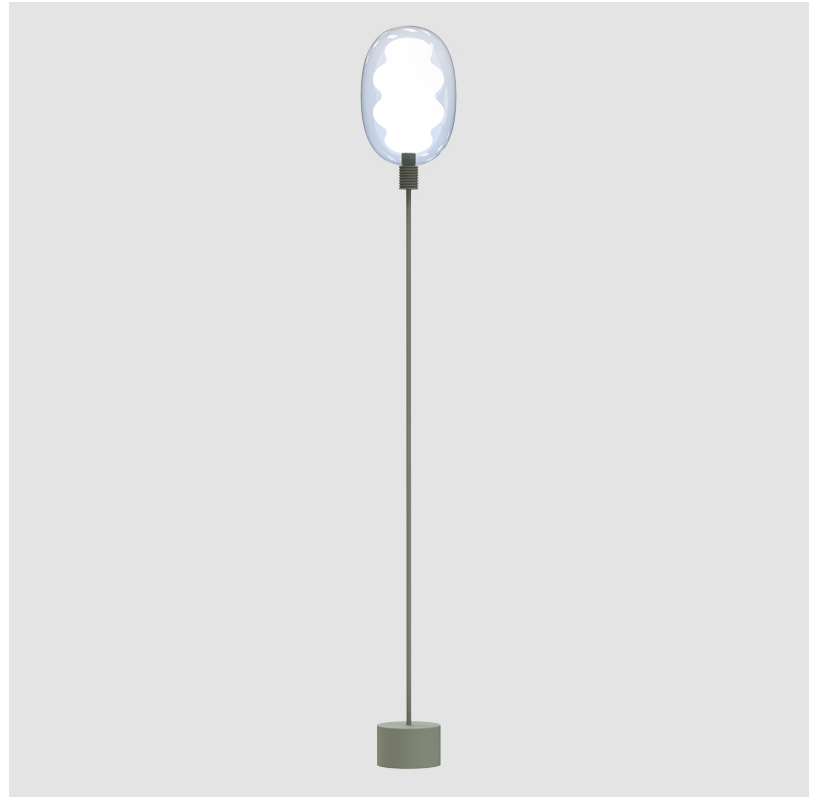

DALMA PORTABLE

D144041-

base number   Holder   Finish
Options   Options

1. To build a product code in our configurator select the specify button on the base model # product page
2. To build a manual product code on this datasheet choose from the options listed below in blue font and add the suffix to the base model #

GENERAL

Series: Dalma
Brand: Cangini & Tucci
Division: Design
Mounting Type: Portable
Mounting Location: Floor
Subcategory: Table

PHYSICAL

Shape: Oval
Diameter (mm): 170
Diameter (in): 6 ¹¹/₁₆
Height (mm): 1850
Height (in): 72 ¹³/₁₆
Light Distribution: Omnidirectional
Fixture Finish: [AMB](#) / [GRN](#) / [PNK](#) / [RUB](#) / [SKB](#) / [SMK](#) / [TOB](#) / [TRA](#)
Holder Finish: [BCN](#) / [CHA](#) / [FGD](#)
Fixture Material: Glass / Metal

ELECTRICAL

Lamp Type: LED (Zhaga Standard)
Input Wattage (W): 12
Dimming: Non-Dimming / Phase Dimming (120vac Only)
Driver Included: Yes
Driver Location: Integrated
Driver Type: Constant Current- Universal
Driver Class: Class 2
Input Voltage (V): 120
Constant Current (MA): 350

LED

Color Temperature (°K): 2700 / 3000
Max. Delivered Lumen (lm): 1500
CRI: >95 CRI
Lamp Life (hrs): 50000

OPTICAL

RATINGS AND CERTIFICATIONS

Certified By: Certified for North American Standards
IP rating: IP20

PROJECT
TYPE
SPECIFIER
QUANTITY
DATE