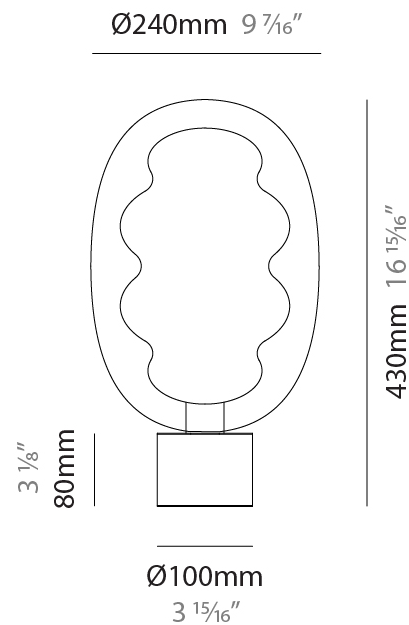

PROJECT	_____
TYPE	_____
SPECIFIER	_____
QUANTITY	_____
DATE	_____

DALMA PORTABLE

D144039-

base number	Holder	Finish
	Options	Options

1. To build a product code in our configurator select the specify button on the base model # product page
2. To build a manual product code on this datasheet choose from the options listed below in blue font and add the suffix to the base model #

GENERAL

Series: Dalma
Brand: Cangini & Tucci
Division: Design
Mounting Type: Portable
Mounting Location: Table
Subcategory: Table

PHYSICAL

Shape: Oval
Diameter (mm): 240
Diameter (in): 9 7/16
Height (mm): 430
Height (in): 16 15/16
Light Distribution: Omnidirectional
Fixture Finish: AMB / GRN / PNK / RUB / SKB / SMK / TOB / TRA
Holder Finish: BCN / CHA / FGD
Fixture Material: Glass / Metal

ELECTRICAL

Lamp Type: LED (Zhaga Standard)
Input Wattage (W): 12
Dimming: Non-Dimming / Phase Dimming (120vac Only)
Driver Included: Yes
Driver Location: Integrated
Driver Type: Constant Current- Universal
Driver Class: Class 2
Input Voltage (V): 120
Constant Current (MA): 350

LED

Color Temperature (°K): 2700 / 3000
Max. Delivered Lumen (lm): 1500
CRI: >95 CRI
Lamp Life (hrs): 50000

OPTICAL

RATINGS AND CERTIFICATIONS

Certified By: Certified for North American Standards
IP rating: IP20