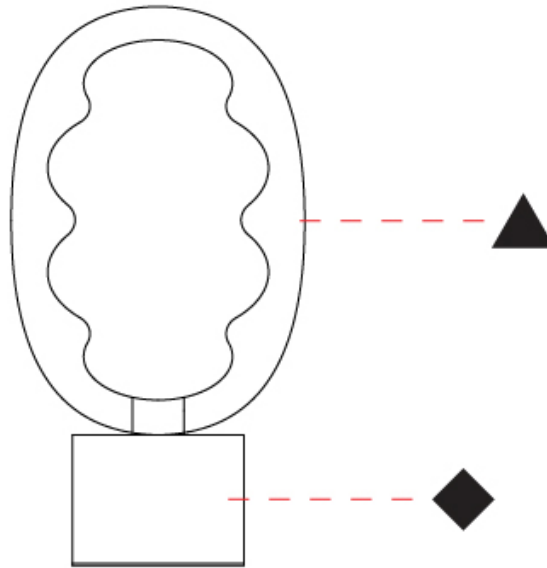

DALMA PORTABLE

D144038-

PROJECT

TYPE

SPECIFIER

QUANTITY

DATE

D