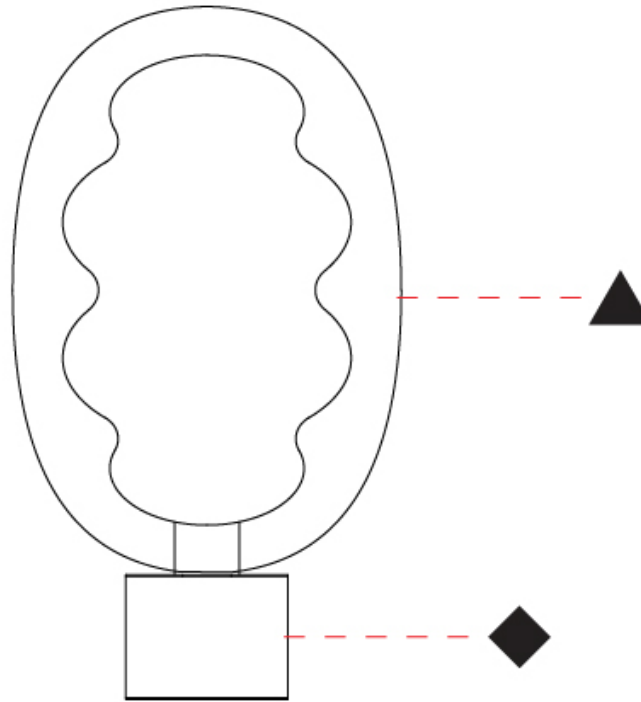

D144039-

PROJECT

TYPE

SPECIFIER

QUANTITY

DATE

D