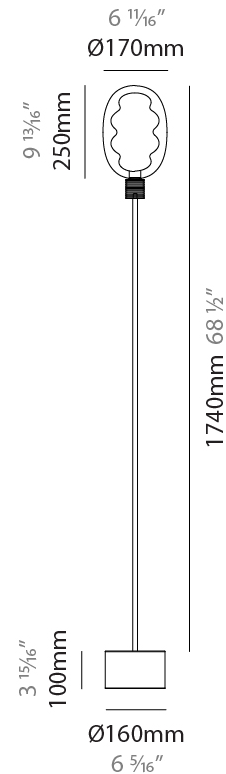

DALMA PORTABLE

D144042-

base number   Holder Options   Finish Options

1. To build a product code in our configurator select the specify button on the base model # product page
2. To build a manual product code on this datasheet choose from the options listed below in blue font and add the suffix to the base model #

GENERAL

Series: Dalma
Brand: Cangini & Tucci
Division: Design
Mounting Type: Portable
Mounting Location: Floor
Subcategory: Table

PHYSICAL

Shape: Oval
Diameter (mm): 170
Diameter (in): 6 ¹¹/₁₆
Height (mm): 1740
Height (in): 68 ¹/₂
Light Distribution: Omnidirectional
Fixture Finish: [AMB](#) / [GRN](#) / [PNK](#) / [RUB](#) / [SKB](#) / [SMK](#) / [TOB](#) / [TRA](#)
Holder Finish: [BCN](#) / [CHA](#) / [FGD](#)
Fixture Material: Glass / Metal

ELECTRICAL

Lamp Type: LED (Zhaga Standard)
Input Wattage (W): 9
Dimming: Non-Dimming / Phase Dimming (120vac Only)
Driver Included: Yes
Driver Location: Integrated
Driver Type: Constant Current- Universal
Driver Class: Class 2
Input Voltage (V): 120
Constant Current (MA): 350

LED

Color Temperature (°K): 2700 / 3000
Max. Delivered Lumen (lm): 1125
CRI: >95 CRI
Lamp Life (hrs): 50000

OPTICAL

RATINGS AND CERTIFICATIONS

Certified By: Certified for North American Standards
IP rating: IP20

PROJECT
TYPE
SPECIFIER
QUANTITY
DATE