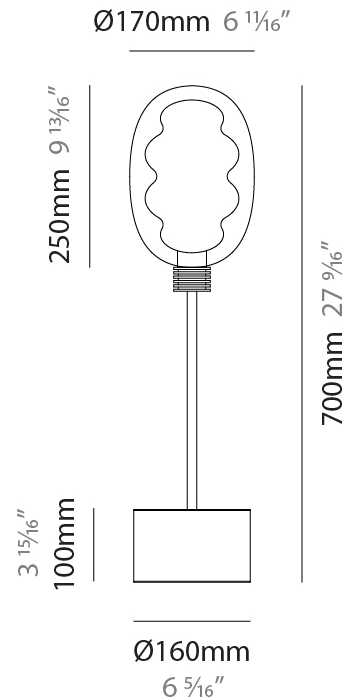

DALMA PORTABLE

D144040- _____

base number   Holder Options   Finish Options

1. To build a product code in our configurator select the specify button on the base model # product page
2. To build a manual product code on this datasheet choose from the options listed below in blue font and add the suffix to the base model #

GENERAL

Series: Dalma
Brand: Cangini & Tucci
Division: Design
Mounting Type: Portable
Mounting Location: Table
Subcategory: Table

PHYSICAL

Shape: Oval
Diameter (mm): 170
Diameter (in): 6 ¹¹/₁₆
Height (mm): 700
Height (in): 27 ⁹/₁₆
Light Distribution: Omnidirectional
Fixture Finish: [AMB](#) / [GRN](#) / [PNK](#) / [RUB](#) / [SKB](#) / [SMK](#) / [TOB](#) / [TRA](#)
Holder Finish: [BCN](#) / [CHA](#) / [FGD](#)
Fixture Material: Glass / Metal

ELECTRICAL

Lamp Type: LED (Zhaga Standard)
Input Wattage (W): 9
Dimming: Non-Dimming / Phase Dimming (120vac Only)
Driver Included: Yes
Driver Location: Integrated
Driver Type: Constant Current- Universal
Driver Class: Class 2
Input Voltage (V): 120
Constant Current (MA): 350

LED

Color Temperature (°K): 2700 / 3000
Max. Delivered Lumen (lm): 1125
CRI: >95 CRI
Lamp Life (hrs): 50000

OPTICAL

RATINGS AND CERTIFICATIONS

Certified By: Certified for North American Standards
IP rating: IP20

PROJECT
TYPE
SPECIFIER
QUANTITY
DATE