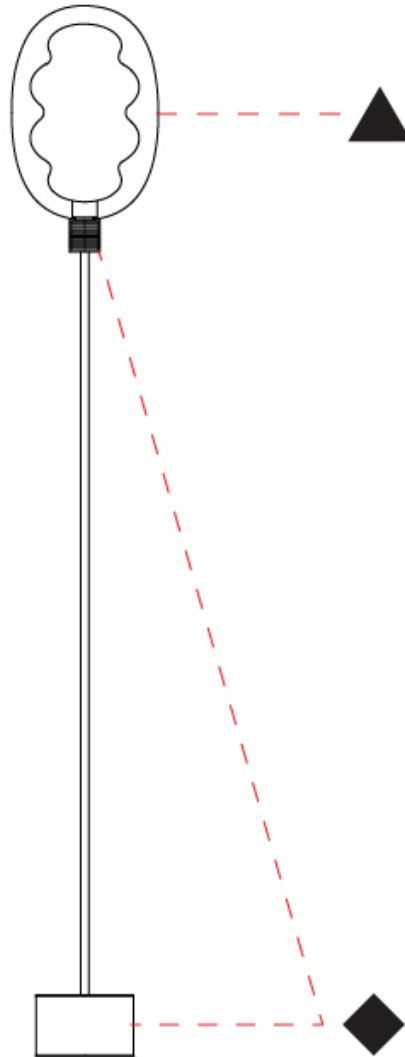

D144041-

PROJECT

TYPE

SPECIFIER

QUANTITY

DATE

D